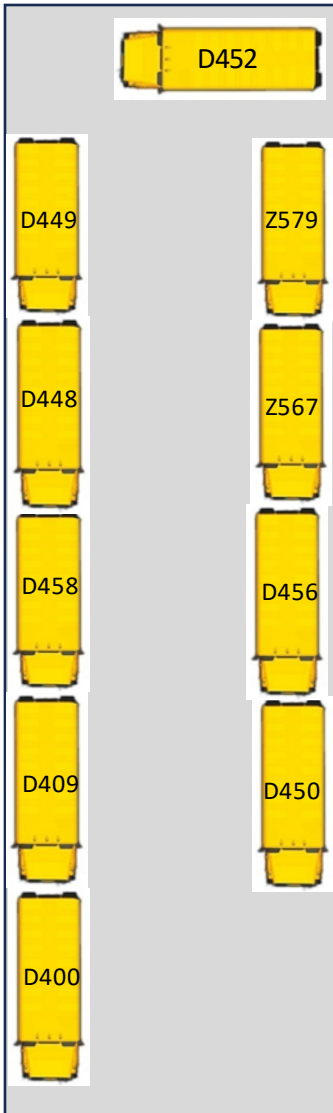

AG LANE

PASCO HIGH SCHOOL

Stop at the steps at the curve

P
O
R
T
A
B
L
E
S

Buses on AG Lane		
D400	D409	D458
D448	D449	D450
D452	D456	Z567
	Z579	

No bus order on AG
Except D452 near the building

FORT KING ROAD